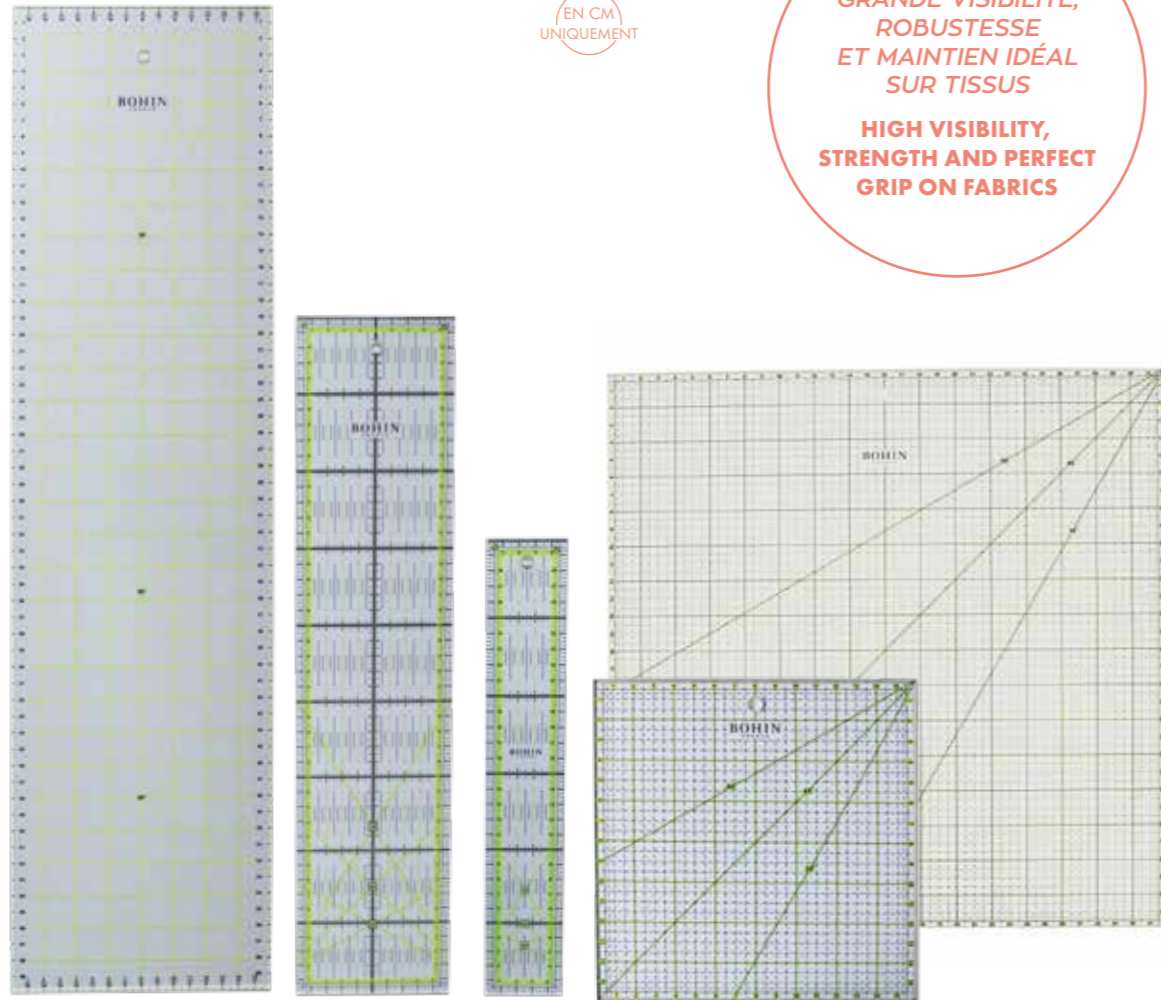

LES RÈGLES PATCHWORK

Quilting rulers

EN CM
UNIQUEMENT

GRANDE VISIBILITÉ,
ROBUSTESSE
ET MAINTIEN IDÉAL
SUR TISSUS

HIGH VISIBILITY,
STRENGTH AND PERFECT
GRIP ON FABRICS

RÈGLES RECTANGULAIRES
RECTANGULAR RULERS

BLISTER
x1

98953 16 x 60 cm   98955 5 x 30 cm
98954 10 x 45 cm

RÈGLES CARRÉES
SQUARED RULERS

BLISTER
x1

98956 16 x 16 cm   98970 32 x 32 cm