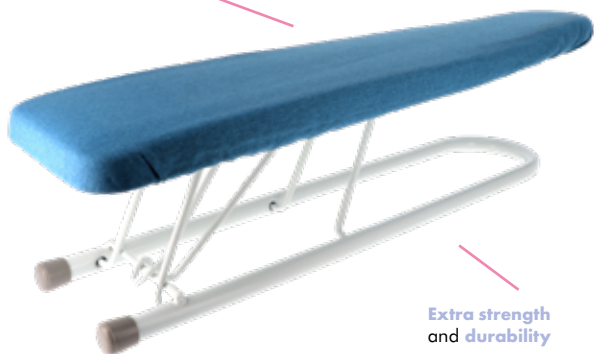

Résistance
et durabilité
renforcées

Extra strength
and durability