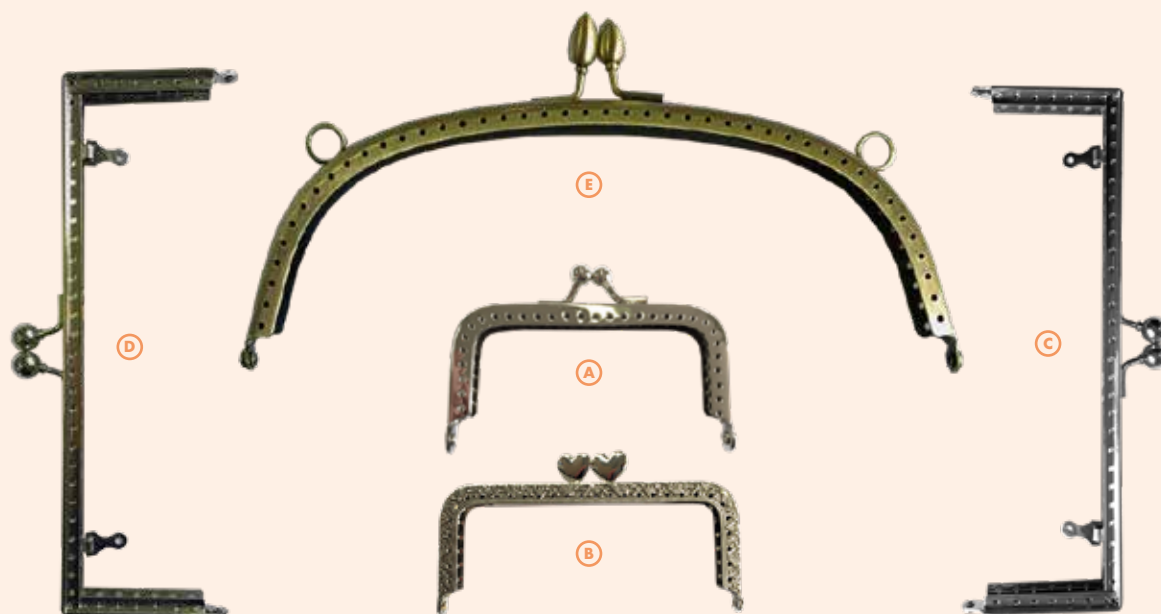

FERMOIRS MÉTALLIQUES
METALLIC FRAMES

BLISTER x5

80 mm 3 1/8"

- **A 98519** Argenté Silver
- **B 98528** Argenté Coeur Silver Heart

160 mm 6"

- **C 98524** Argenté Silver
- **D 98525** Bronze Bronz

200 mm 8"

- **E 98523** Bronze Bronz